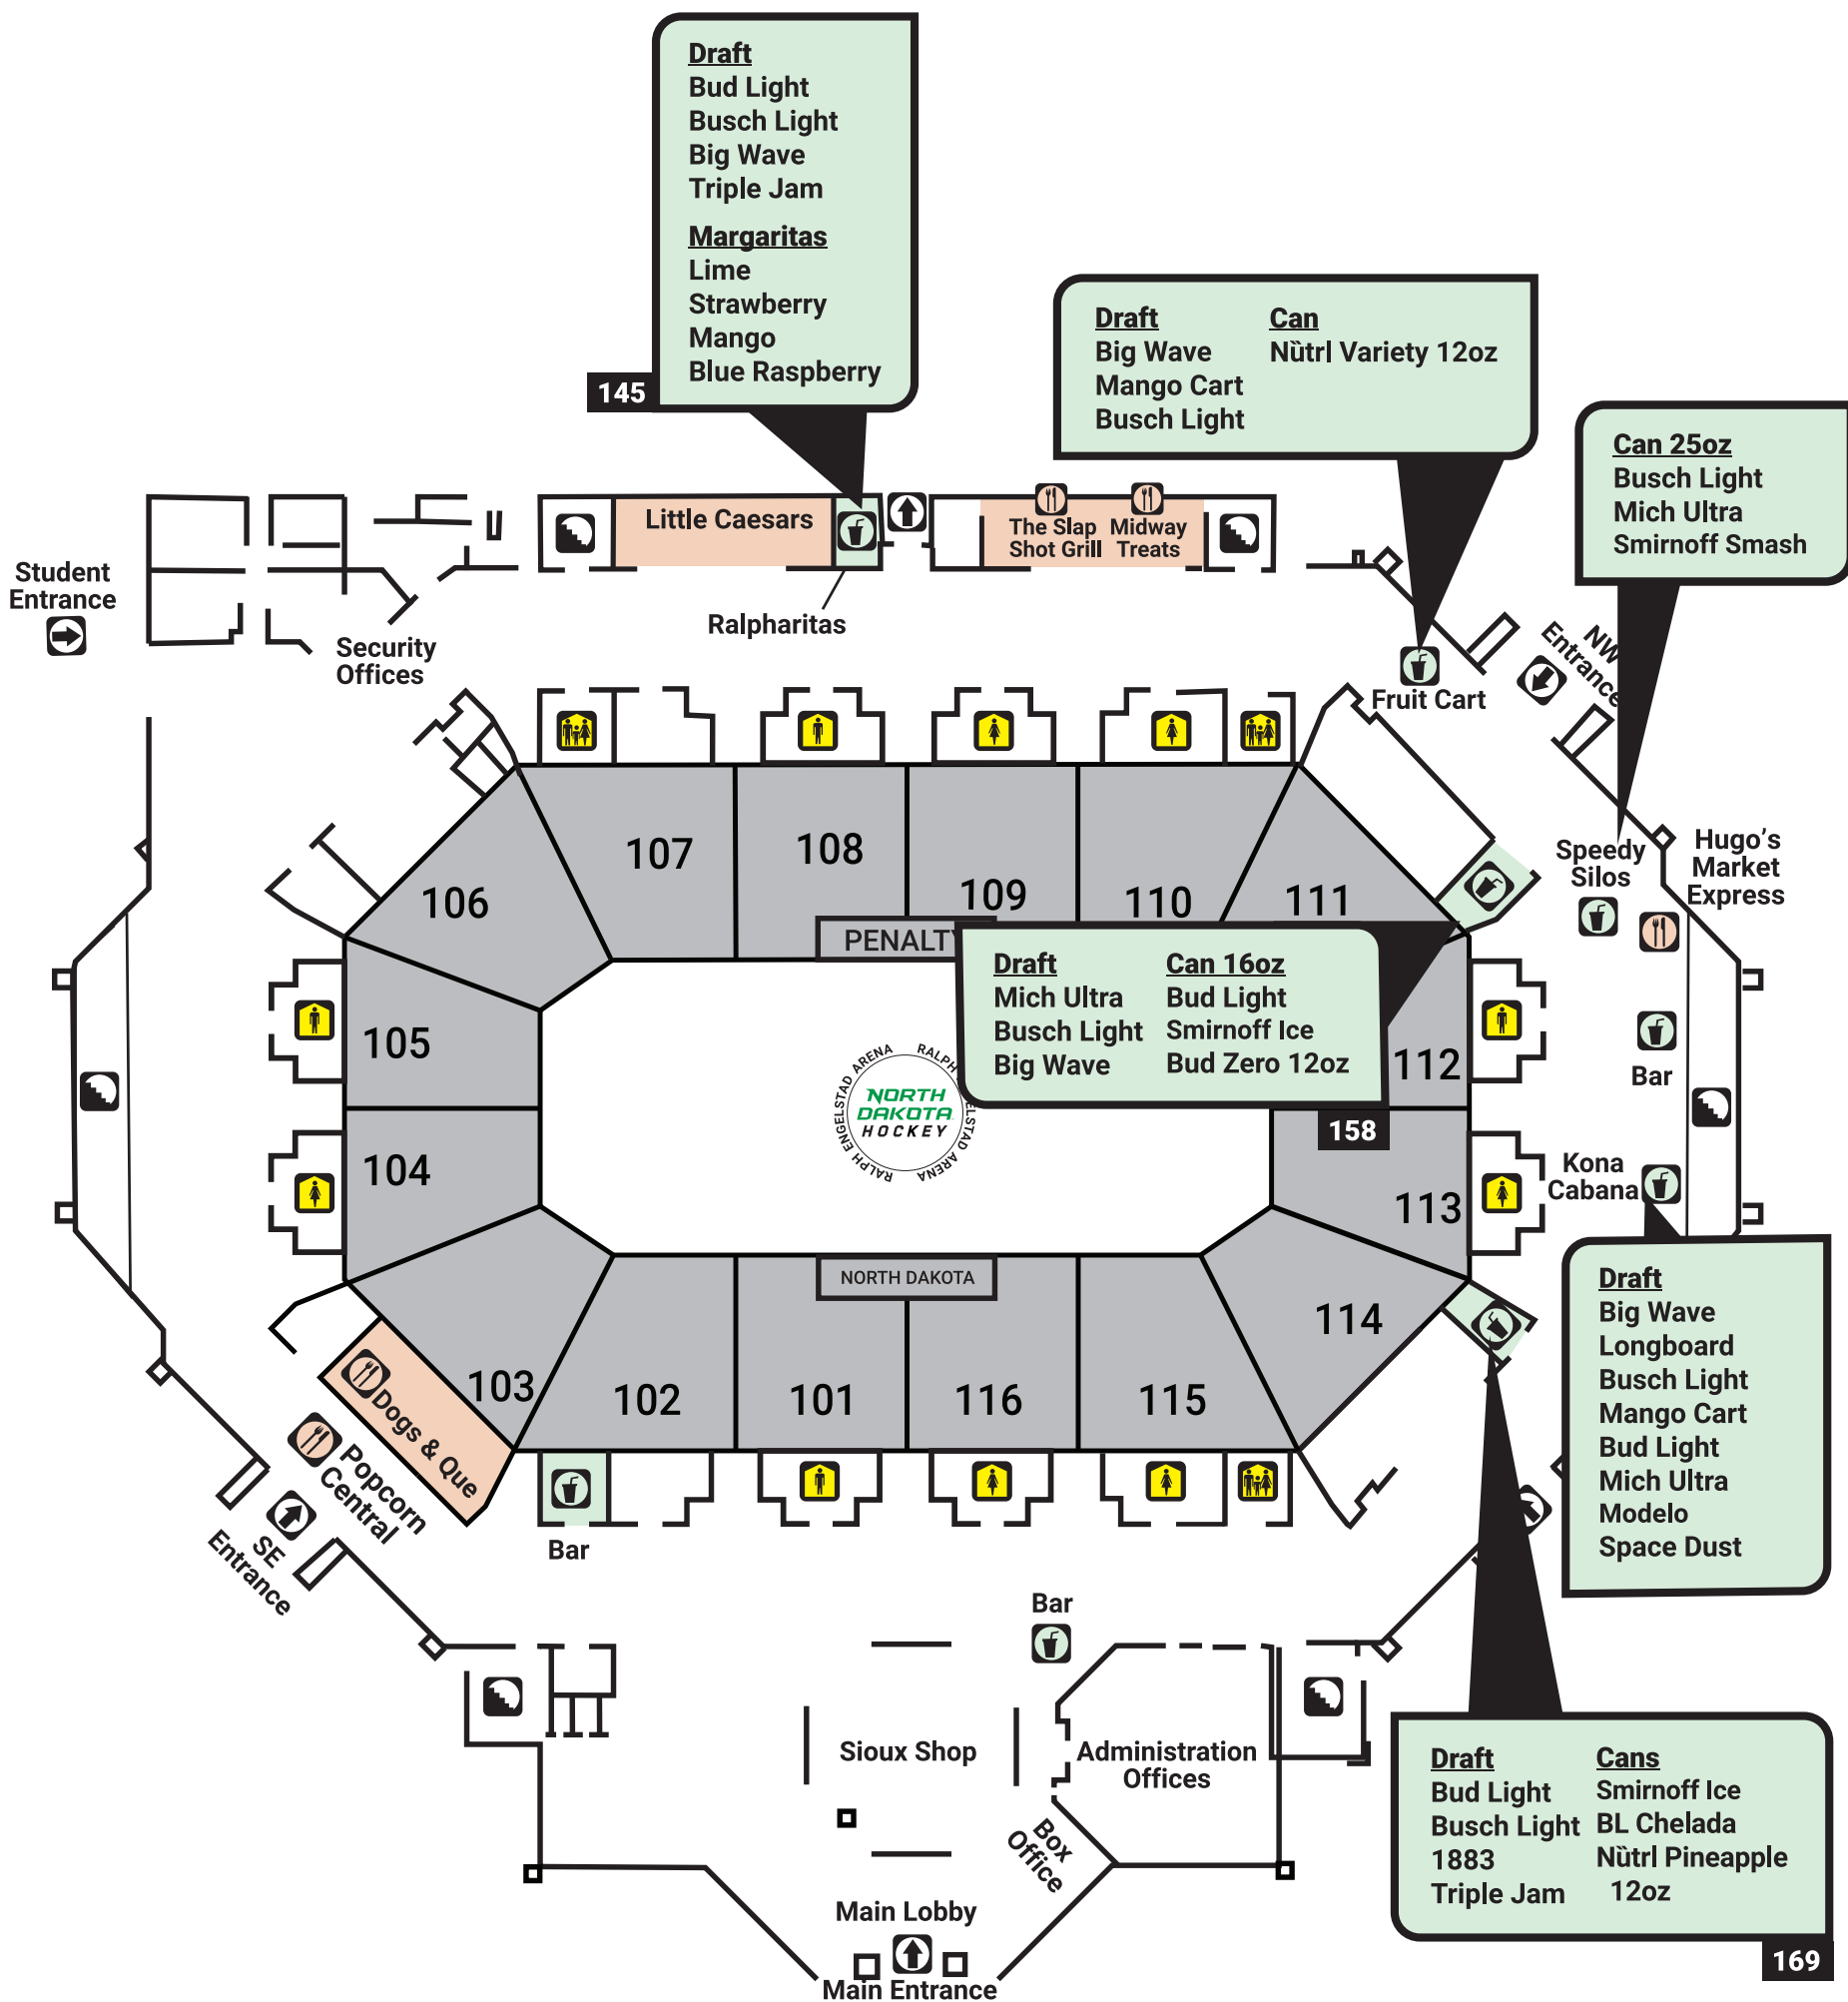

Main Level Beer Map

RALPH ENGELSTAD™
ARENA