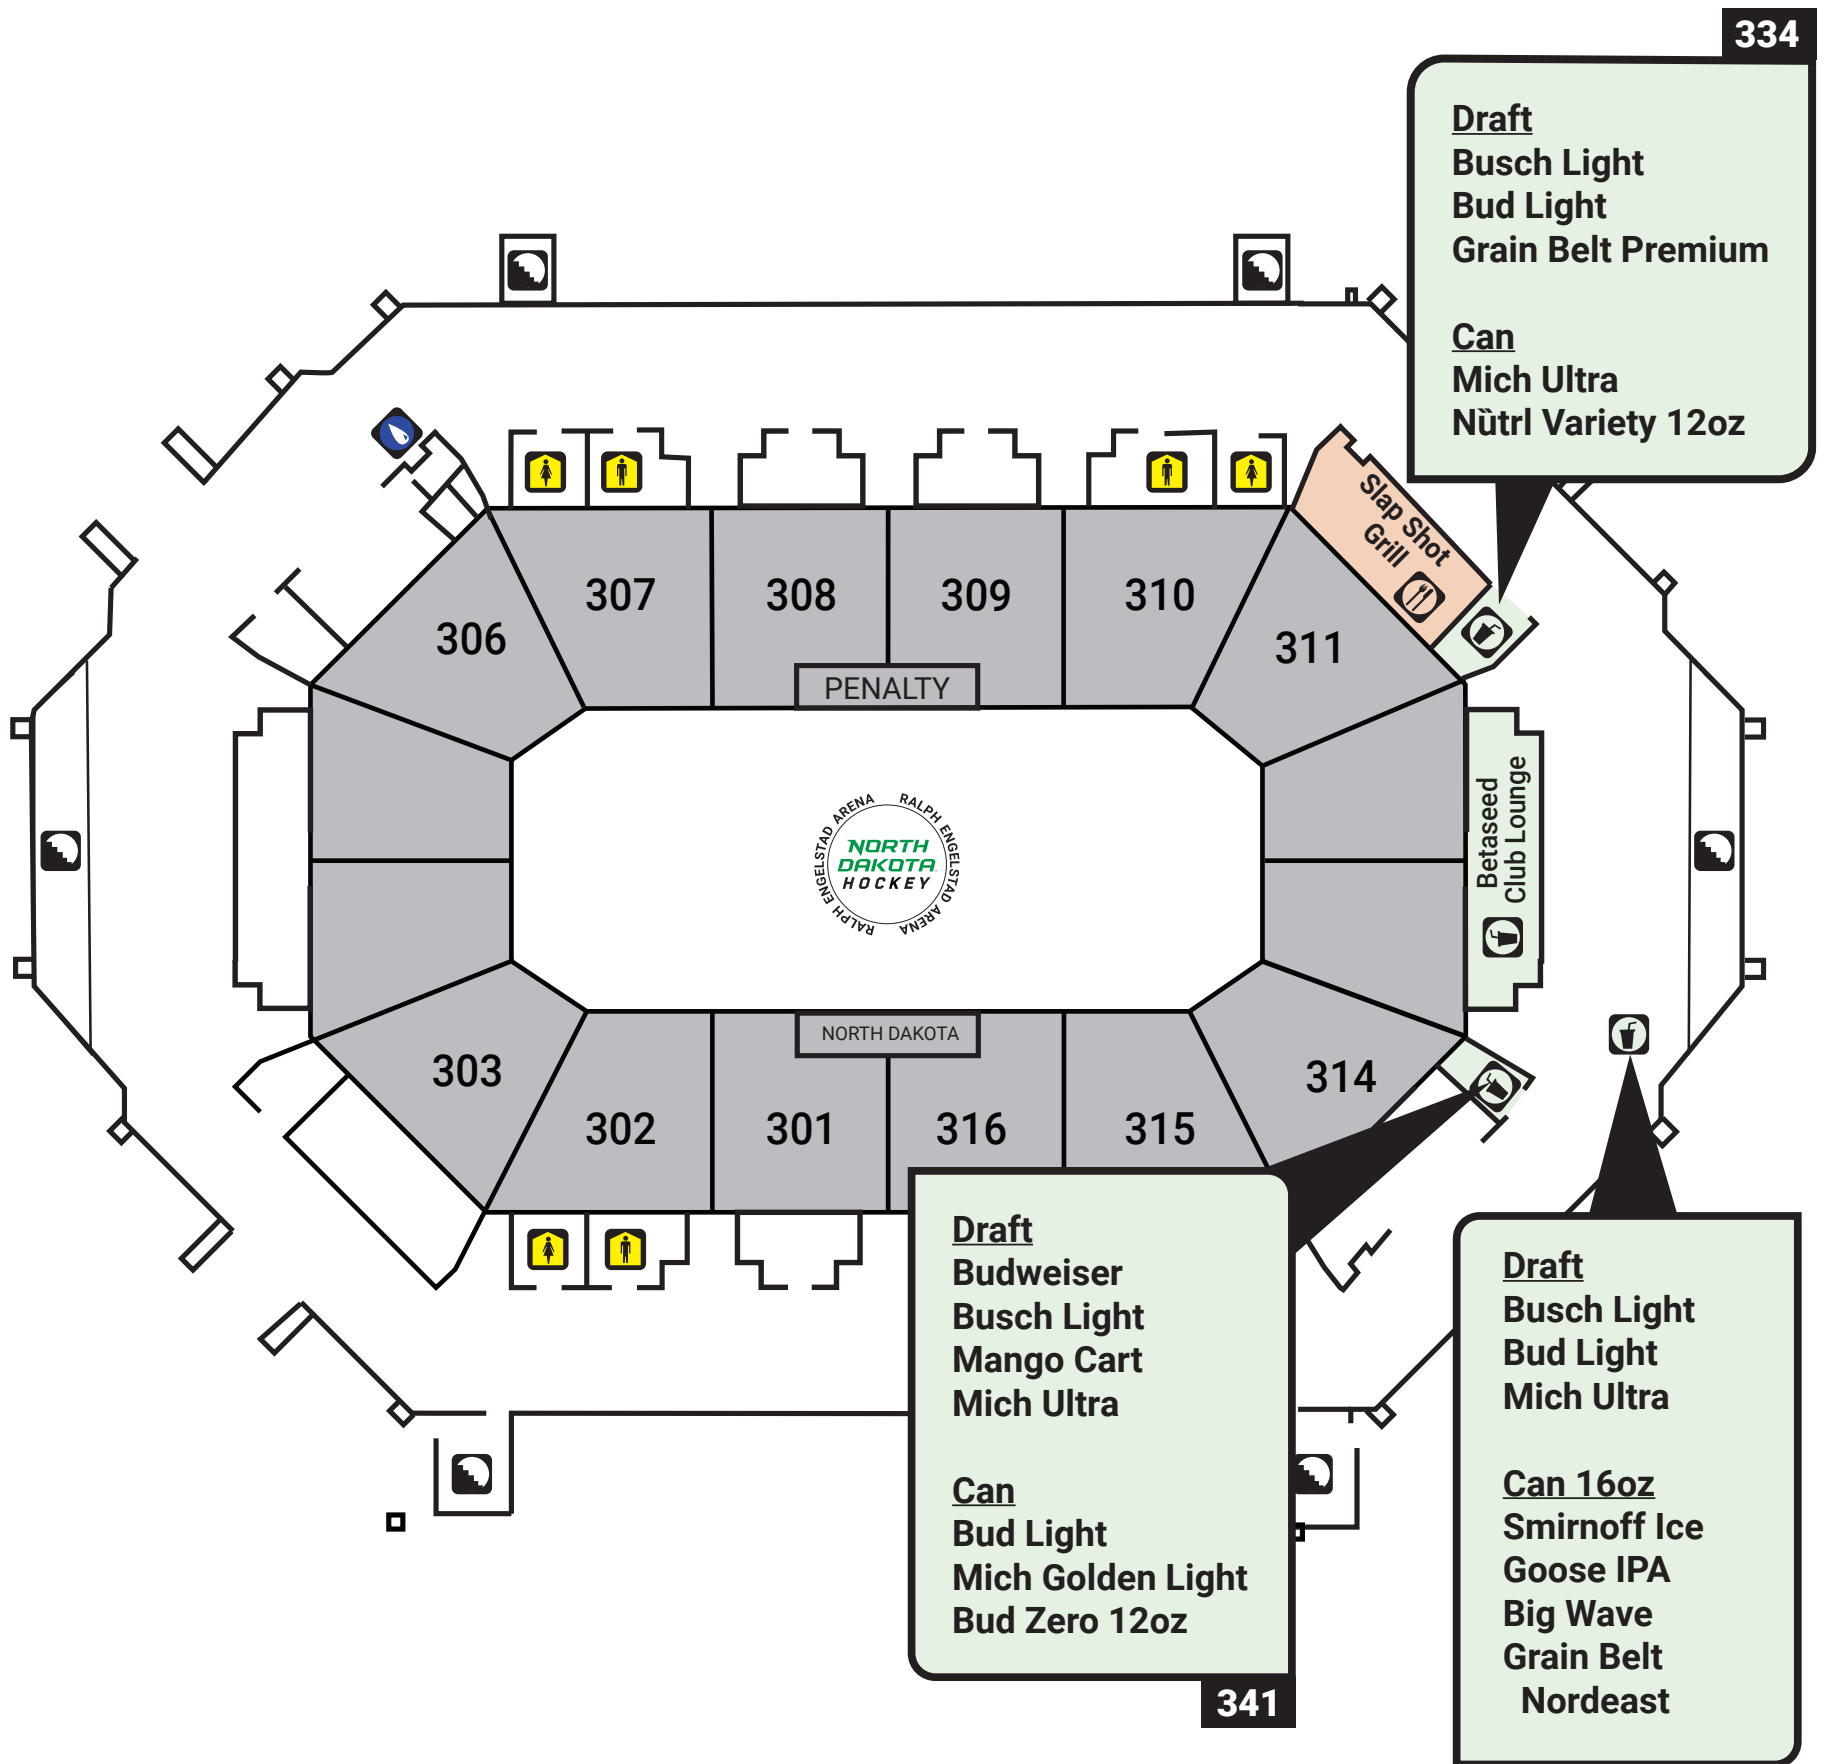

Upper Level Beer Map

RALPH ENGELSTAD™
ARENA