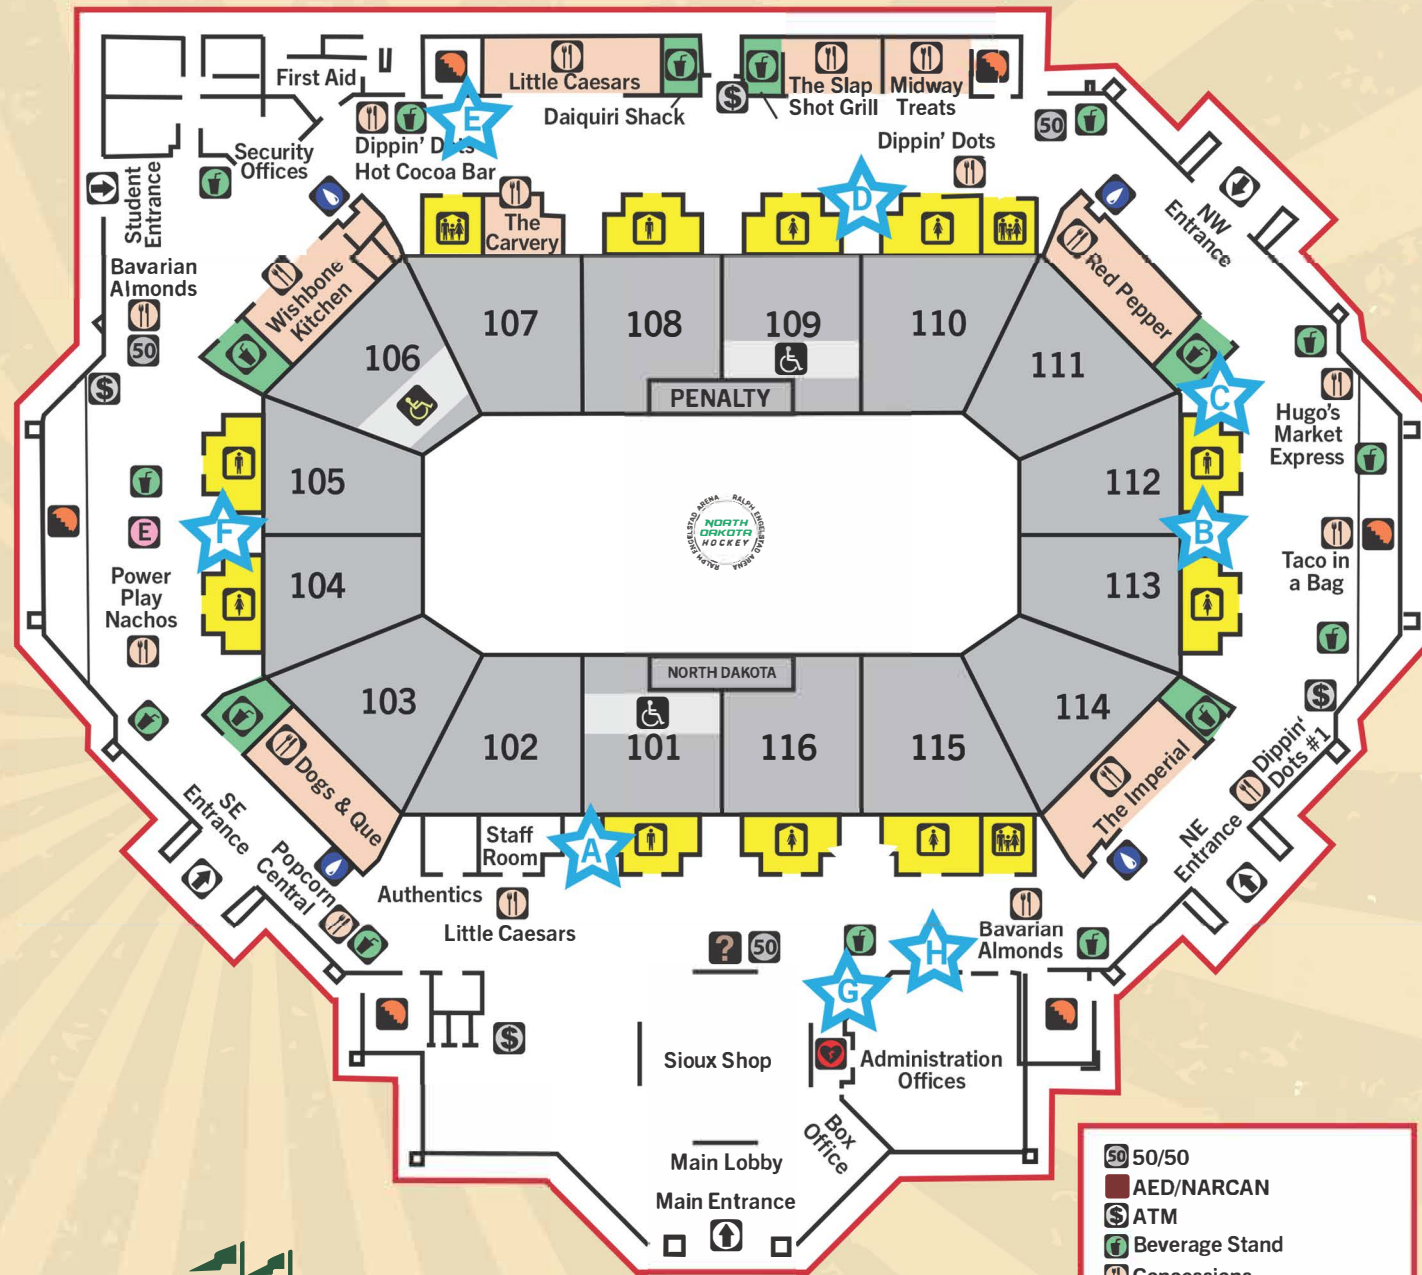

-  Face painting between 102-101
-  Balloon Sculptor 112 - 113
-  Whack-a-mole between 111-112
-  Ring Toss between 109-110
-  Duck Pond outside 107
-  Trivia between 104-105
-  Spin the Wheel by suite entrance and main office
-  Gate City Bank [Plinko] outside of the admin office.

-  50/50
-  AED/NARCAN
-  ATM
-  Beverage Stand
-  Concessions
-  Drinking Fountains
-  Entrance
-  Entertainment Stage
-  Family Restroom
-  Guest Services
-  Handicap Accessible
-  Restrooms
-  Stairs/Escalators/Elevators